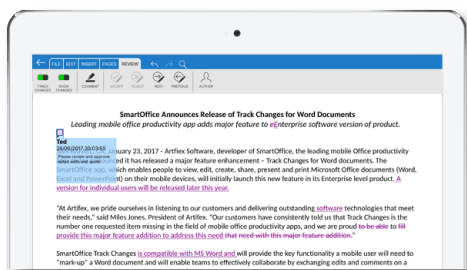

SmartOffice puts the power to work at your fingertips

Over 350 million copies of SmartOffice have been shipped or downloaded since its creation. We offer the truest, most accurate representation of Microsoft Office documents available on a mobile app. Our small app size and screen leading display that adapts to fit your smartphone or tablet makes SmartOffice the perfect match for today's on-the-go world.

With SmartOffice you can easily view, edit, create, print, present and share Microsoft Office and PDF documents via your mobile device.

NEW – Next Generation SMARTOFFICE 3.0!

SmartOffice has been redesigned to provide a more intuitive, easy-to-use workflow with a sleek new look inspired by the familiar UI of a desktop Office document. SmartOffice 3.0 offers the same powerful features with an enhanced user experience.

PRODUCT FEATURES

Common Features across all file formats

- View, edit, create, share, and save MS Office documents swiftly and accurately
- Editing: copy, cut, paste, undo and redo
- Formatting: bold, italics, underline, font style, size, color & highlight
- Documents may be saved in original file format or converted to PDFs, safely shared through your chosen enterprise mobile security platform
- Password protection – open, edit and save password protected Office files
- Screen display adapts to fit smartphone or tablet screen and supports multi-touch gestures
- All file formats include templates to aid new document creation

Word

- Paragraph formatting: indent, alignment, bullets, numbering
- Track Changes for Word (docx only)
- Insert images, shapes & graphics
- Support for tables, shapes, charts (display)

Spreadsheets

- Cell formatting options: cell size & alignment, cell/column/row inserts and removal
- Multiple cell types: numeric, date, time, currency, fraction, percentage, scientific & more
- Multiple worksheet support; add/delete sheets
- Chart display and hundreds of formulae

PowerPoint

- Comprehensive text, paragraph, content formatting
- Shapes, images, text box editing
- Insert images, shapes and graphics
- Slide management and reordering
- Slide show: present directly from mobile device

PDF, Printing & More

- View, annotate, highlight & share PDF documents
- Convert, export, save Office documents to PDF
- Wireless printing supports thousands of printers
- View and insert all major image types (JPG, PNG, GIF)
- Support for over 37 languages (localized for 17)