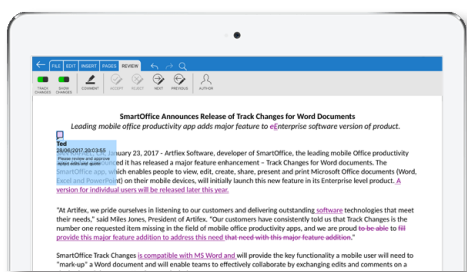

SmartOffice puts the power to work at your fingertips

Over 350 million copies of SmartOffice have been shipped or downloaded since its creation. We offer the truest, most accurate representation of Microsoft Office documents available on a mobile app. Our small app size and screen leading display that adapts to fit your smartphone or tablet makes SmartOffice the perfect match for today's on-the-go world.

With SmartOffice you can easily view, edit, create, print, present and share Microsoft Office and PDF documents via your mobile device.

NEW – Next Generation SMARTOFFICE 3.0!

SmartOffice has been redesigned to provide a more intuitive, easy-to-use workflow with a sleek new look inspired by the familiar UI of a desktop Office document. SmartOffice 3.0 offers the same powerful features with an enhanced user experience.

PRODUCT FEATURES

Common Features across all file formats

- View, edit, create, share, and save MS Office documents swiftly and accurately
- Editing: copy, cut, paste, undo and redo
- Formatting: bold, italics, underline, font style, size, color & highlight
- Documents may be saved in original file format or converted to PDFs, safely shared through your chosen enterprise mobile security platform
- Password protection – open, edit and save password protected Office files
- Screen display adapts to fit smartphone or tablet screen and supports multi-touch gestures
- All file formats include templates to aid new document creation

Word

- Paragraph formatting: indent, alignment, bullets, numbering
- Track Changes for Word (docx only)
- Insert images, shapes & graphics
- Support for tables, shapes, charts (display)

Spreadsheets

- Cell formatting options: cell size & alignment, cell/column/row inserts and removal
- Multiple cell types: numeric, date, time, currency, fraction, percentage, scientific & more
- Multiple worksheet support; add/delete sheets
- Chart display and hundreds of formulae

PowerPoint

- Comprehensive text, paragraph, content formatting
- Shapes, images, text box editing
- Insert images, shapes and graphics
- Slide management and reordering
- Slide show: present directly from mobile device

PDF, Printing & More

- View, annotate, highlight & share PDF documents
- Convert, export, save Office documents to PDF
- Wireless printing supports thousands of printers
- View and insert all major image types (JPG, PNG, GIF)
- Support for over 37 languages (localized for 17)